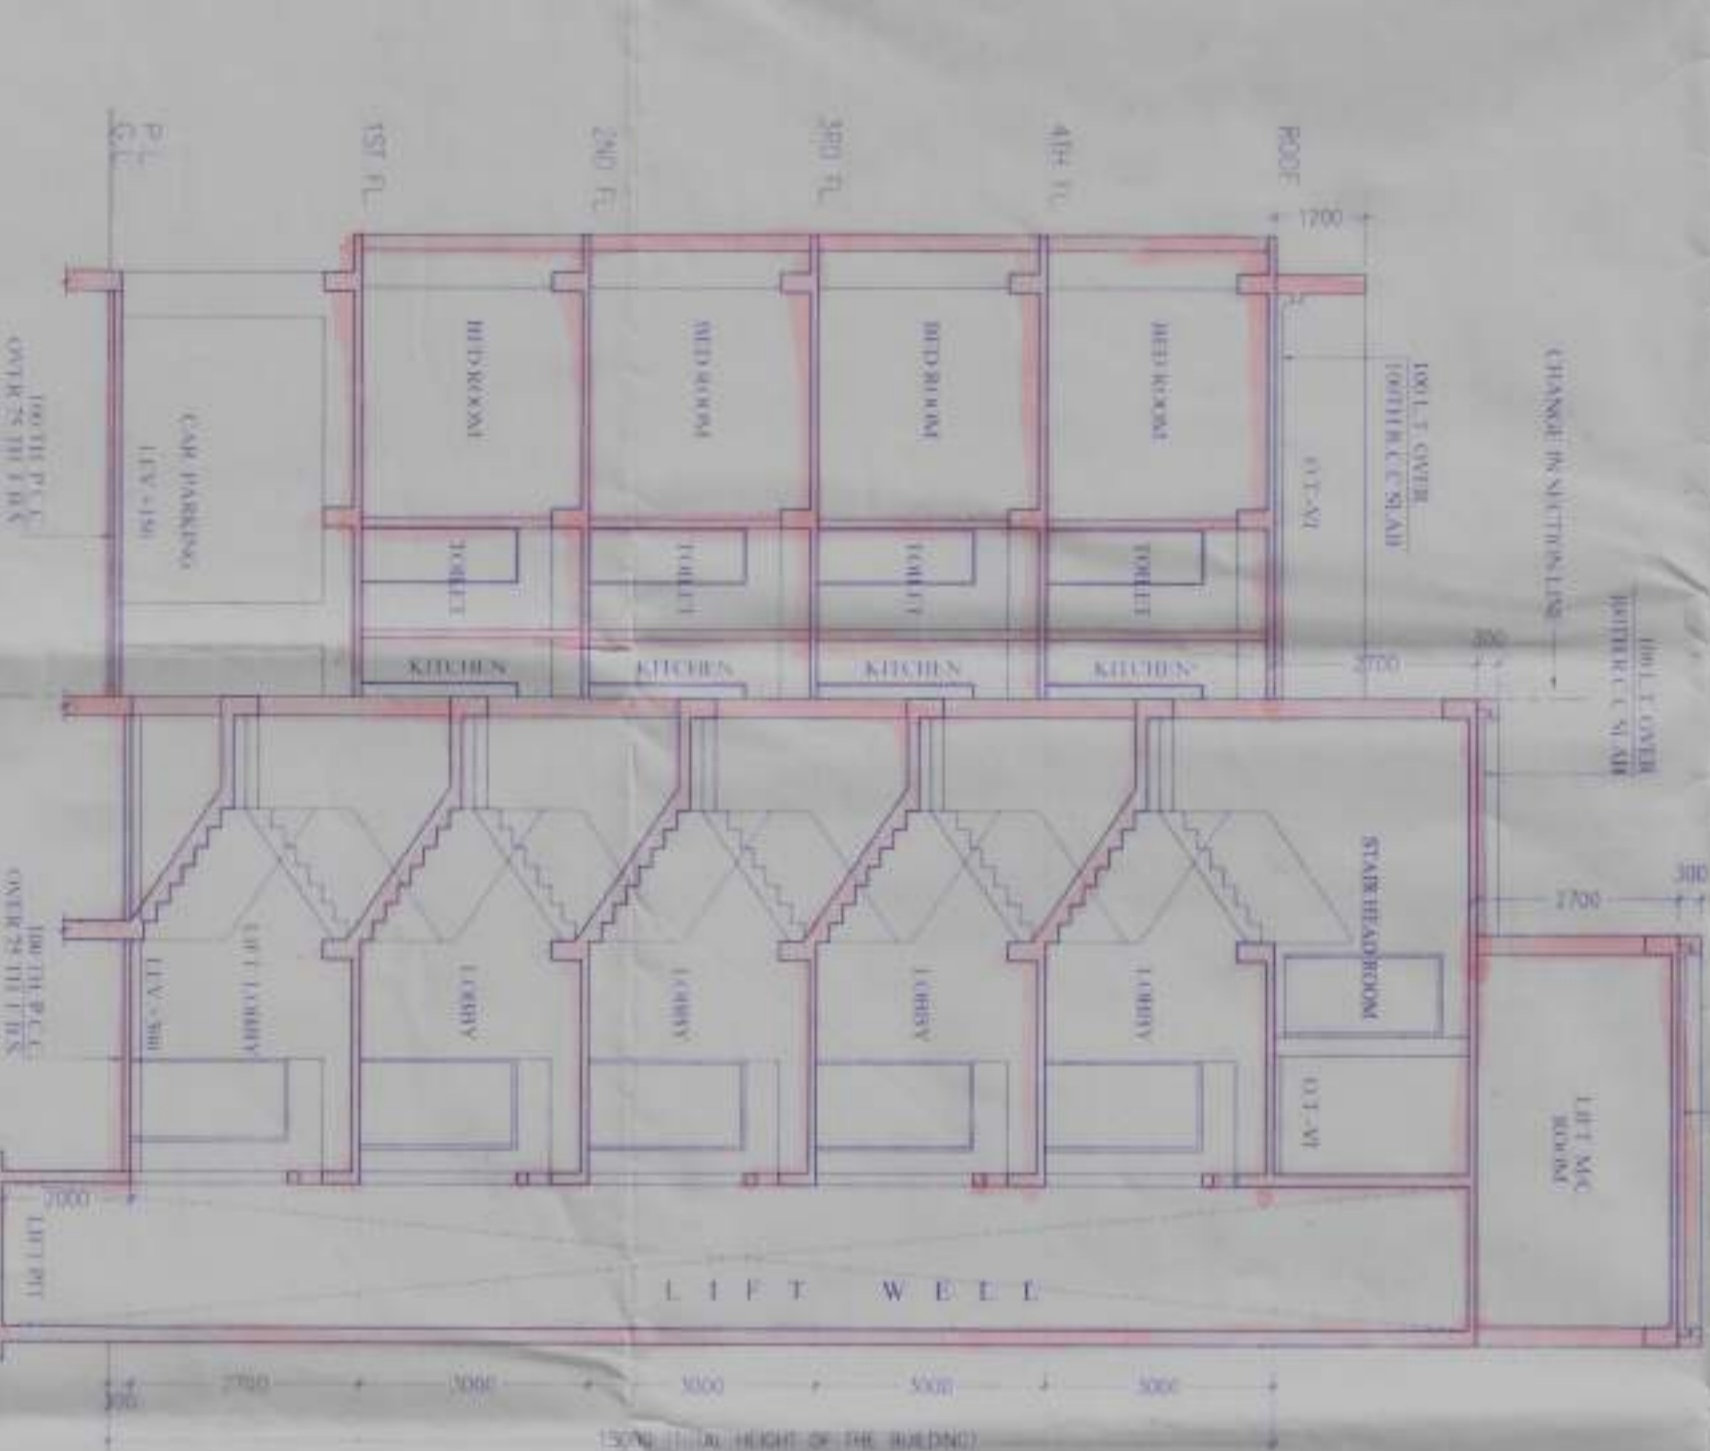

SECTION AT B-B
BLOCK-1 (PLOT-1)

SECTION AT D-D
BLOCK-2 (PLOT-1)