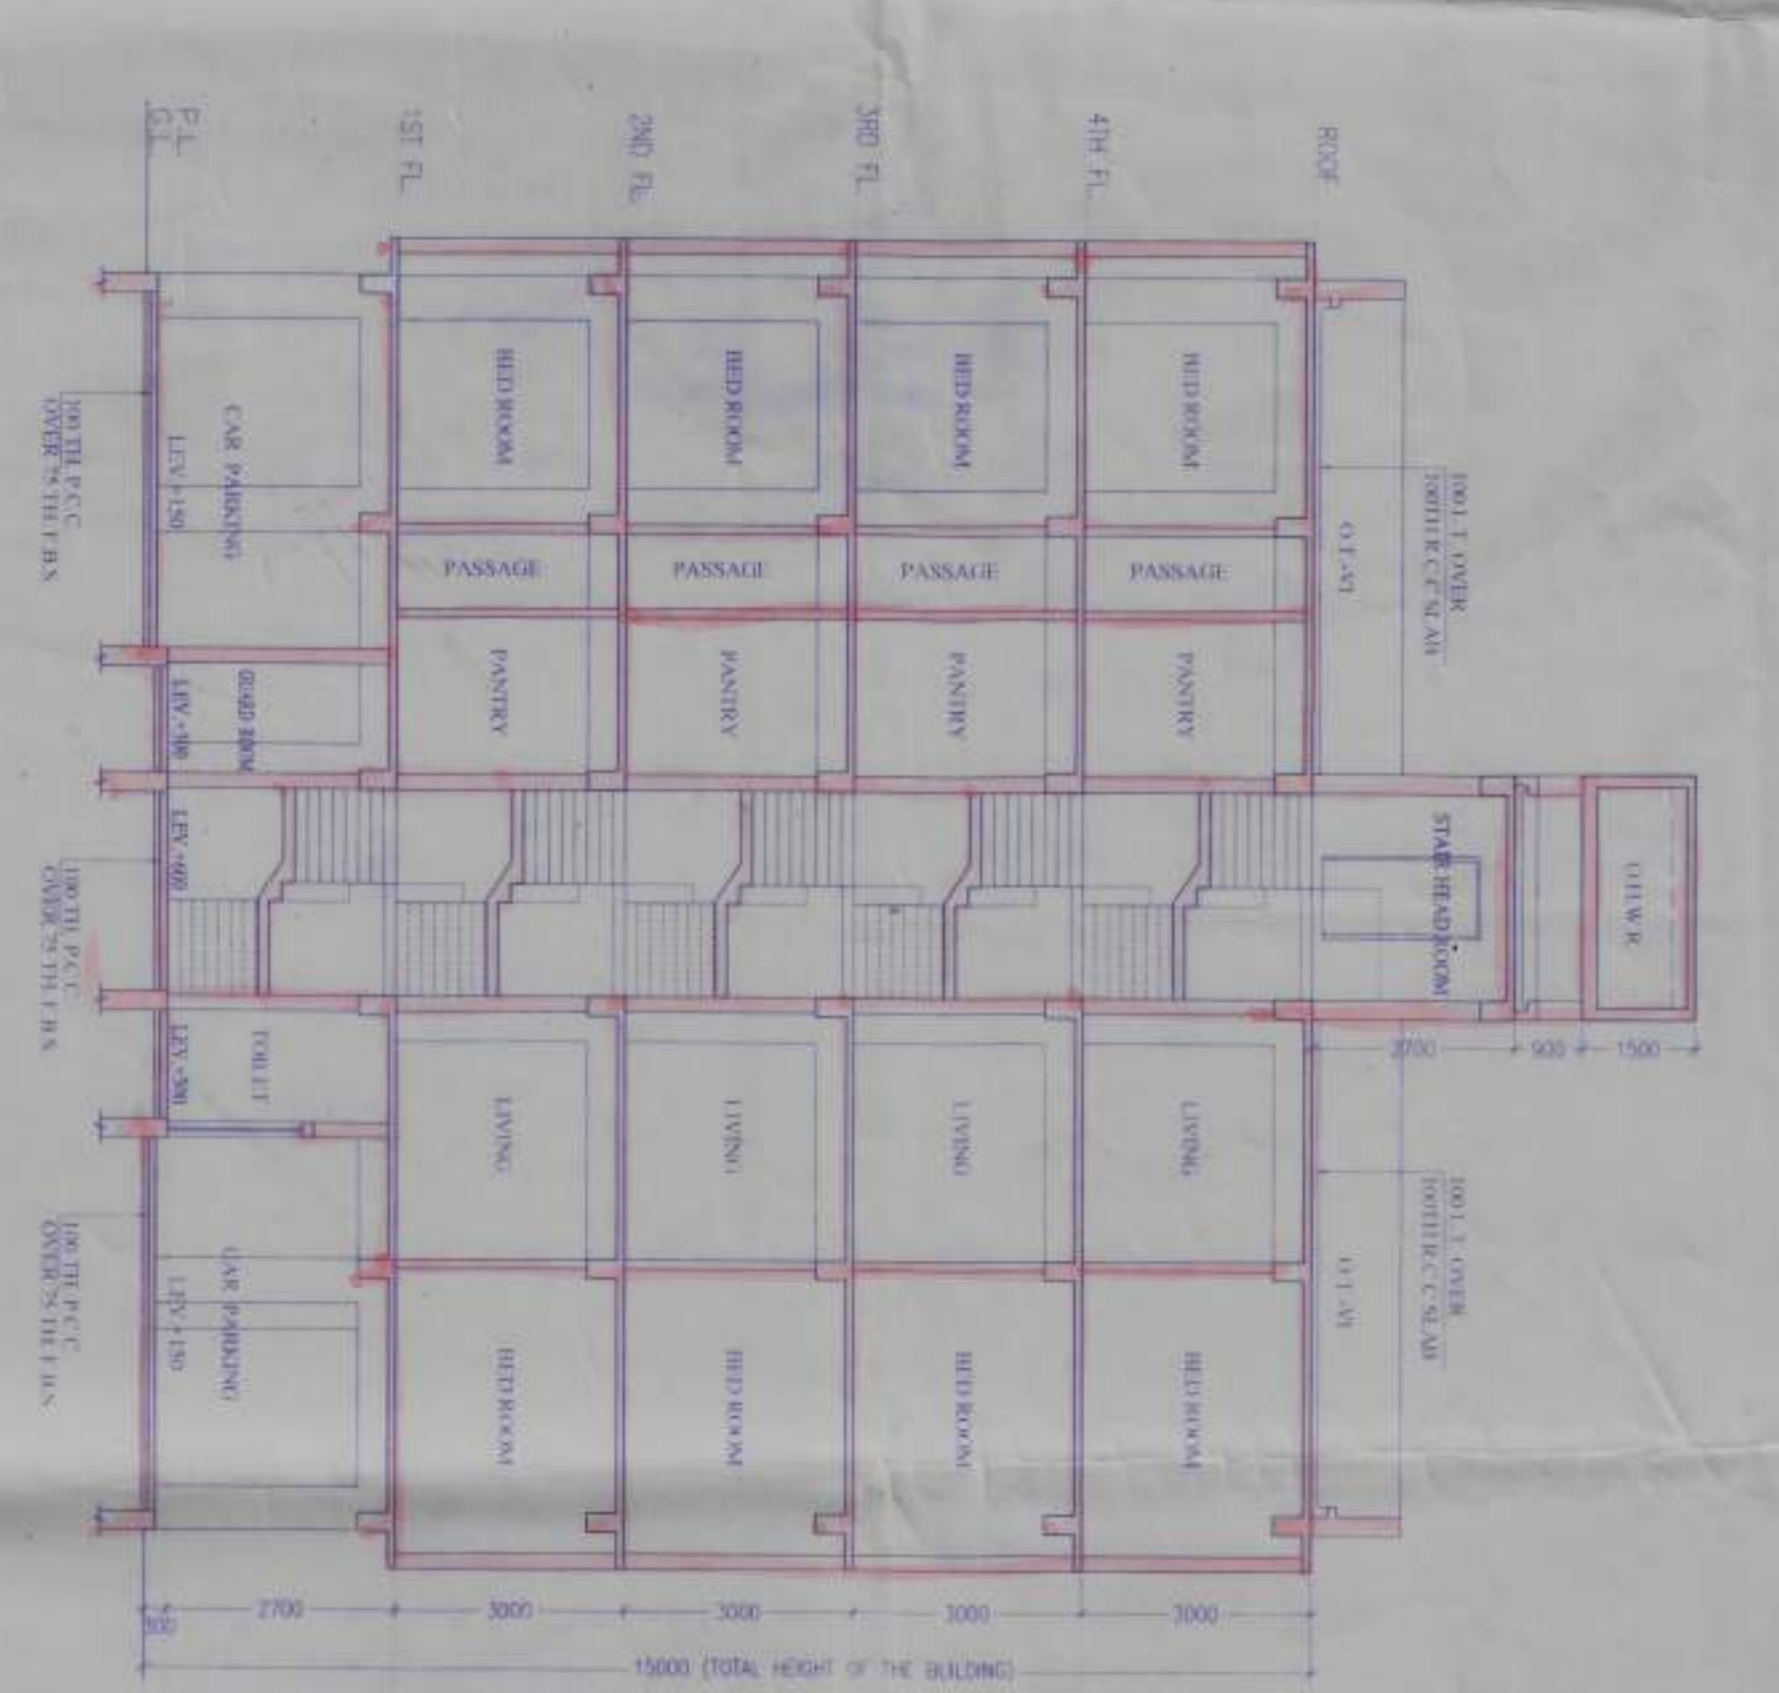

SECTION AT A-A
BLOCK-1 (PLOT-1)