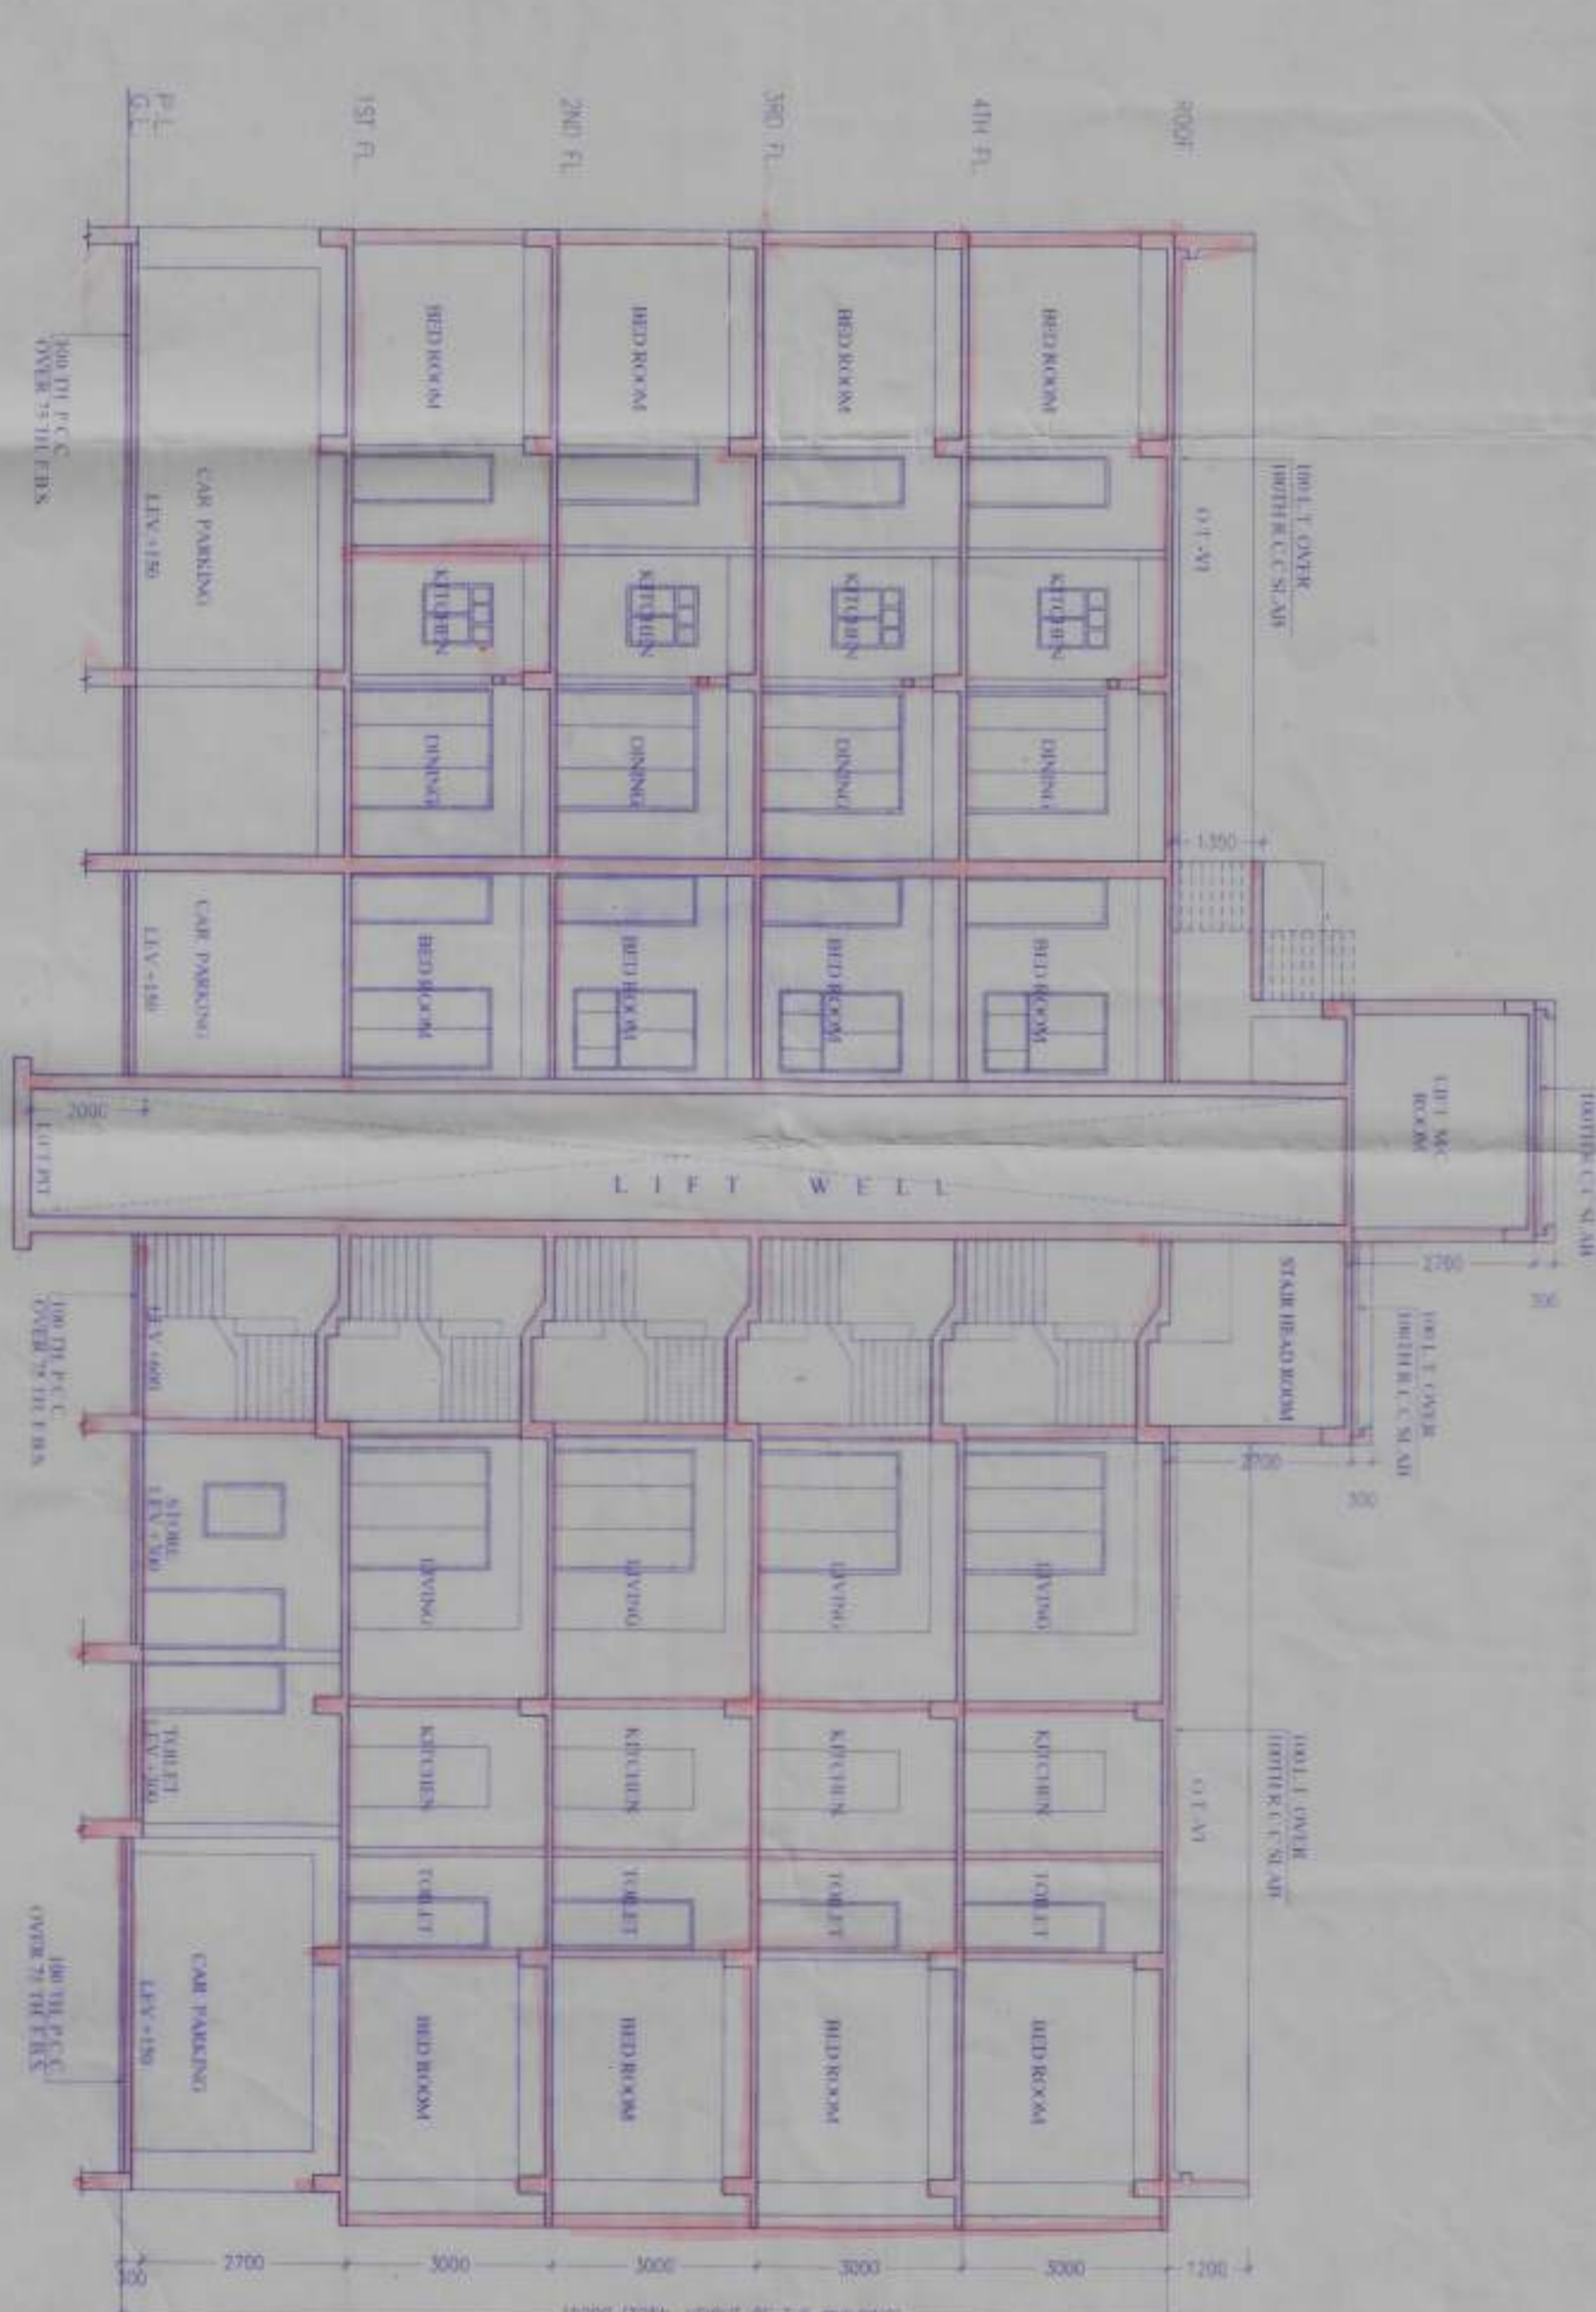

SECTION AT B-B
BLOCK-1 (PLOT-1)