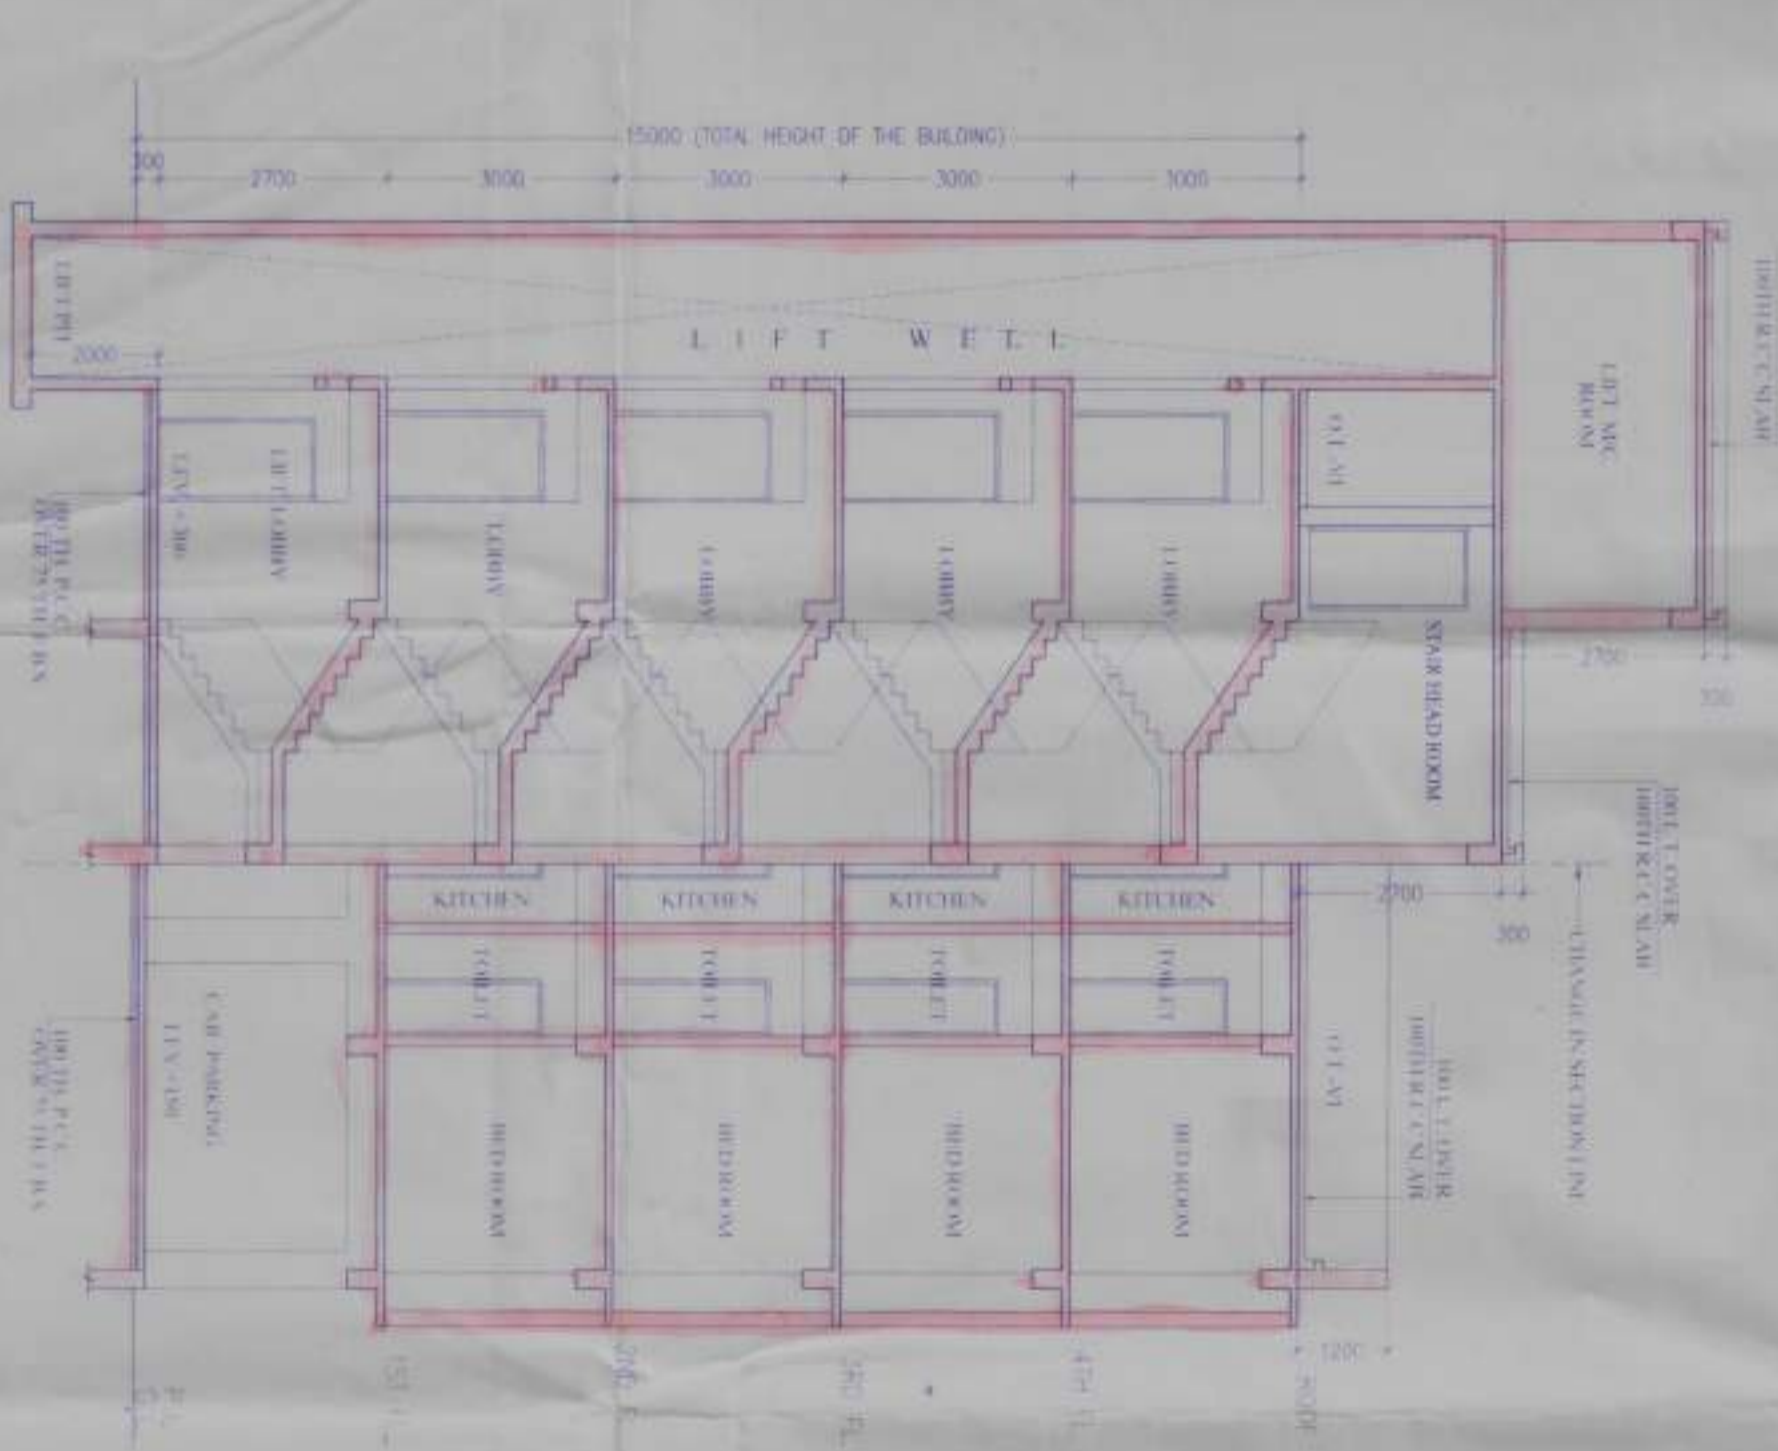

SECTION AT F-F
BLOCK-3 (PLOT-1)

SCHEDULE OF DOORS & WINDOWS						
TYPE	SIL.	UNIB.	SGR.	TRN.	SAL.	UNIT
D15	2100	1500x2100	W1	275	2100	1500x1825
D1	2100	1500x2100	W2	275	2100	1500x1825
D2	2100	1500x2100	W3	275	2100	1500x1825
D4	2100	1500x2100	W4	275	2100	1500x1825
DW1	2100	1500x2100	W5	1050	2100	900x1050
DW2	2100	1500x2100	W6	1050	2100	900x1050
DW3	2100	1500x2100	W7	1050	2100	900x1050
DW4	2100	1500x2100	W8	1050	2100	900x1050
DW5	2100	1500x2100	W9	1050	2100	900x1050
DW6	2100	1500x2100	W10	1050	2100	900x1050

1. **GENERAL NOTES**
1. ALL DIMENSIONS ARE IN MM.
  2. ALL EXTERIOR WALLS & 200TH & INTERNAL WALLS 125 & 75 TH UNLESS OTHERWISE MENTIONED.
  3. ALL MASONRY WORKS ARE BOUNDED BY CEMENT MORTAR (1:6) & (1:4).
  4. EXTERNAL ROOFING IS 25TH & INTERNAL PLASTER IS 75TH.
  5. ALL CONC. GRADE IS M20 (1:1.5:3).

SIGNATURE OF OWNER

CERTIFICATE OF STRUCTURAL ENGINEER

CERTIFIED THAT THE STRUCTURAL DESIGN & DRAWINGS OF BOTH BLOCKS OF THE BUILDING HAVE BEEN CHECKED & FOUND TO BE IN ACCORDANCE WITH THE NATIONAL BUILDING CODE OF INDIA & CEERED THAT IT IS SAFE & STABLE IN ALL RESPECTS.

SIGNATURE OF ARCHITECT

SUBIR CH. SANYAL
BOL. AM. I. INST. CT. ENGRS.
REGISTERED ARCHITECT
SOUTH 24 NOS. ZILDA PARASHAD
E. S. E. NO. - 08